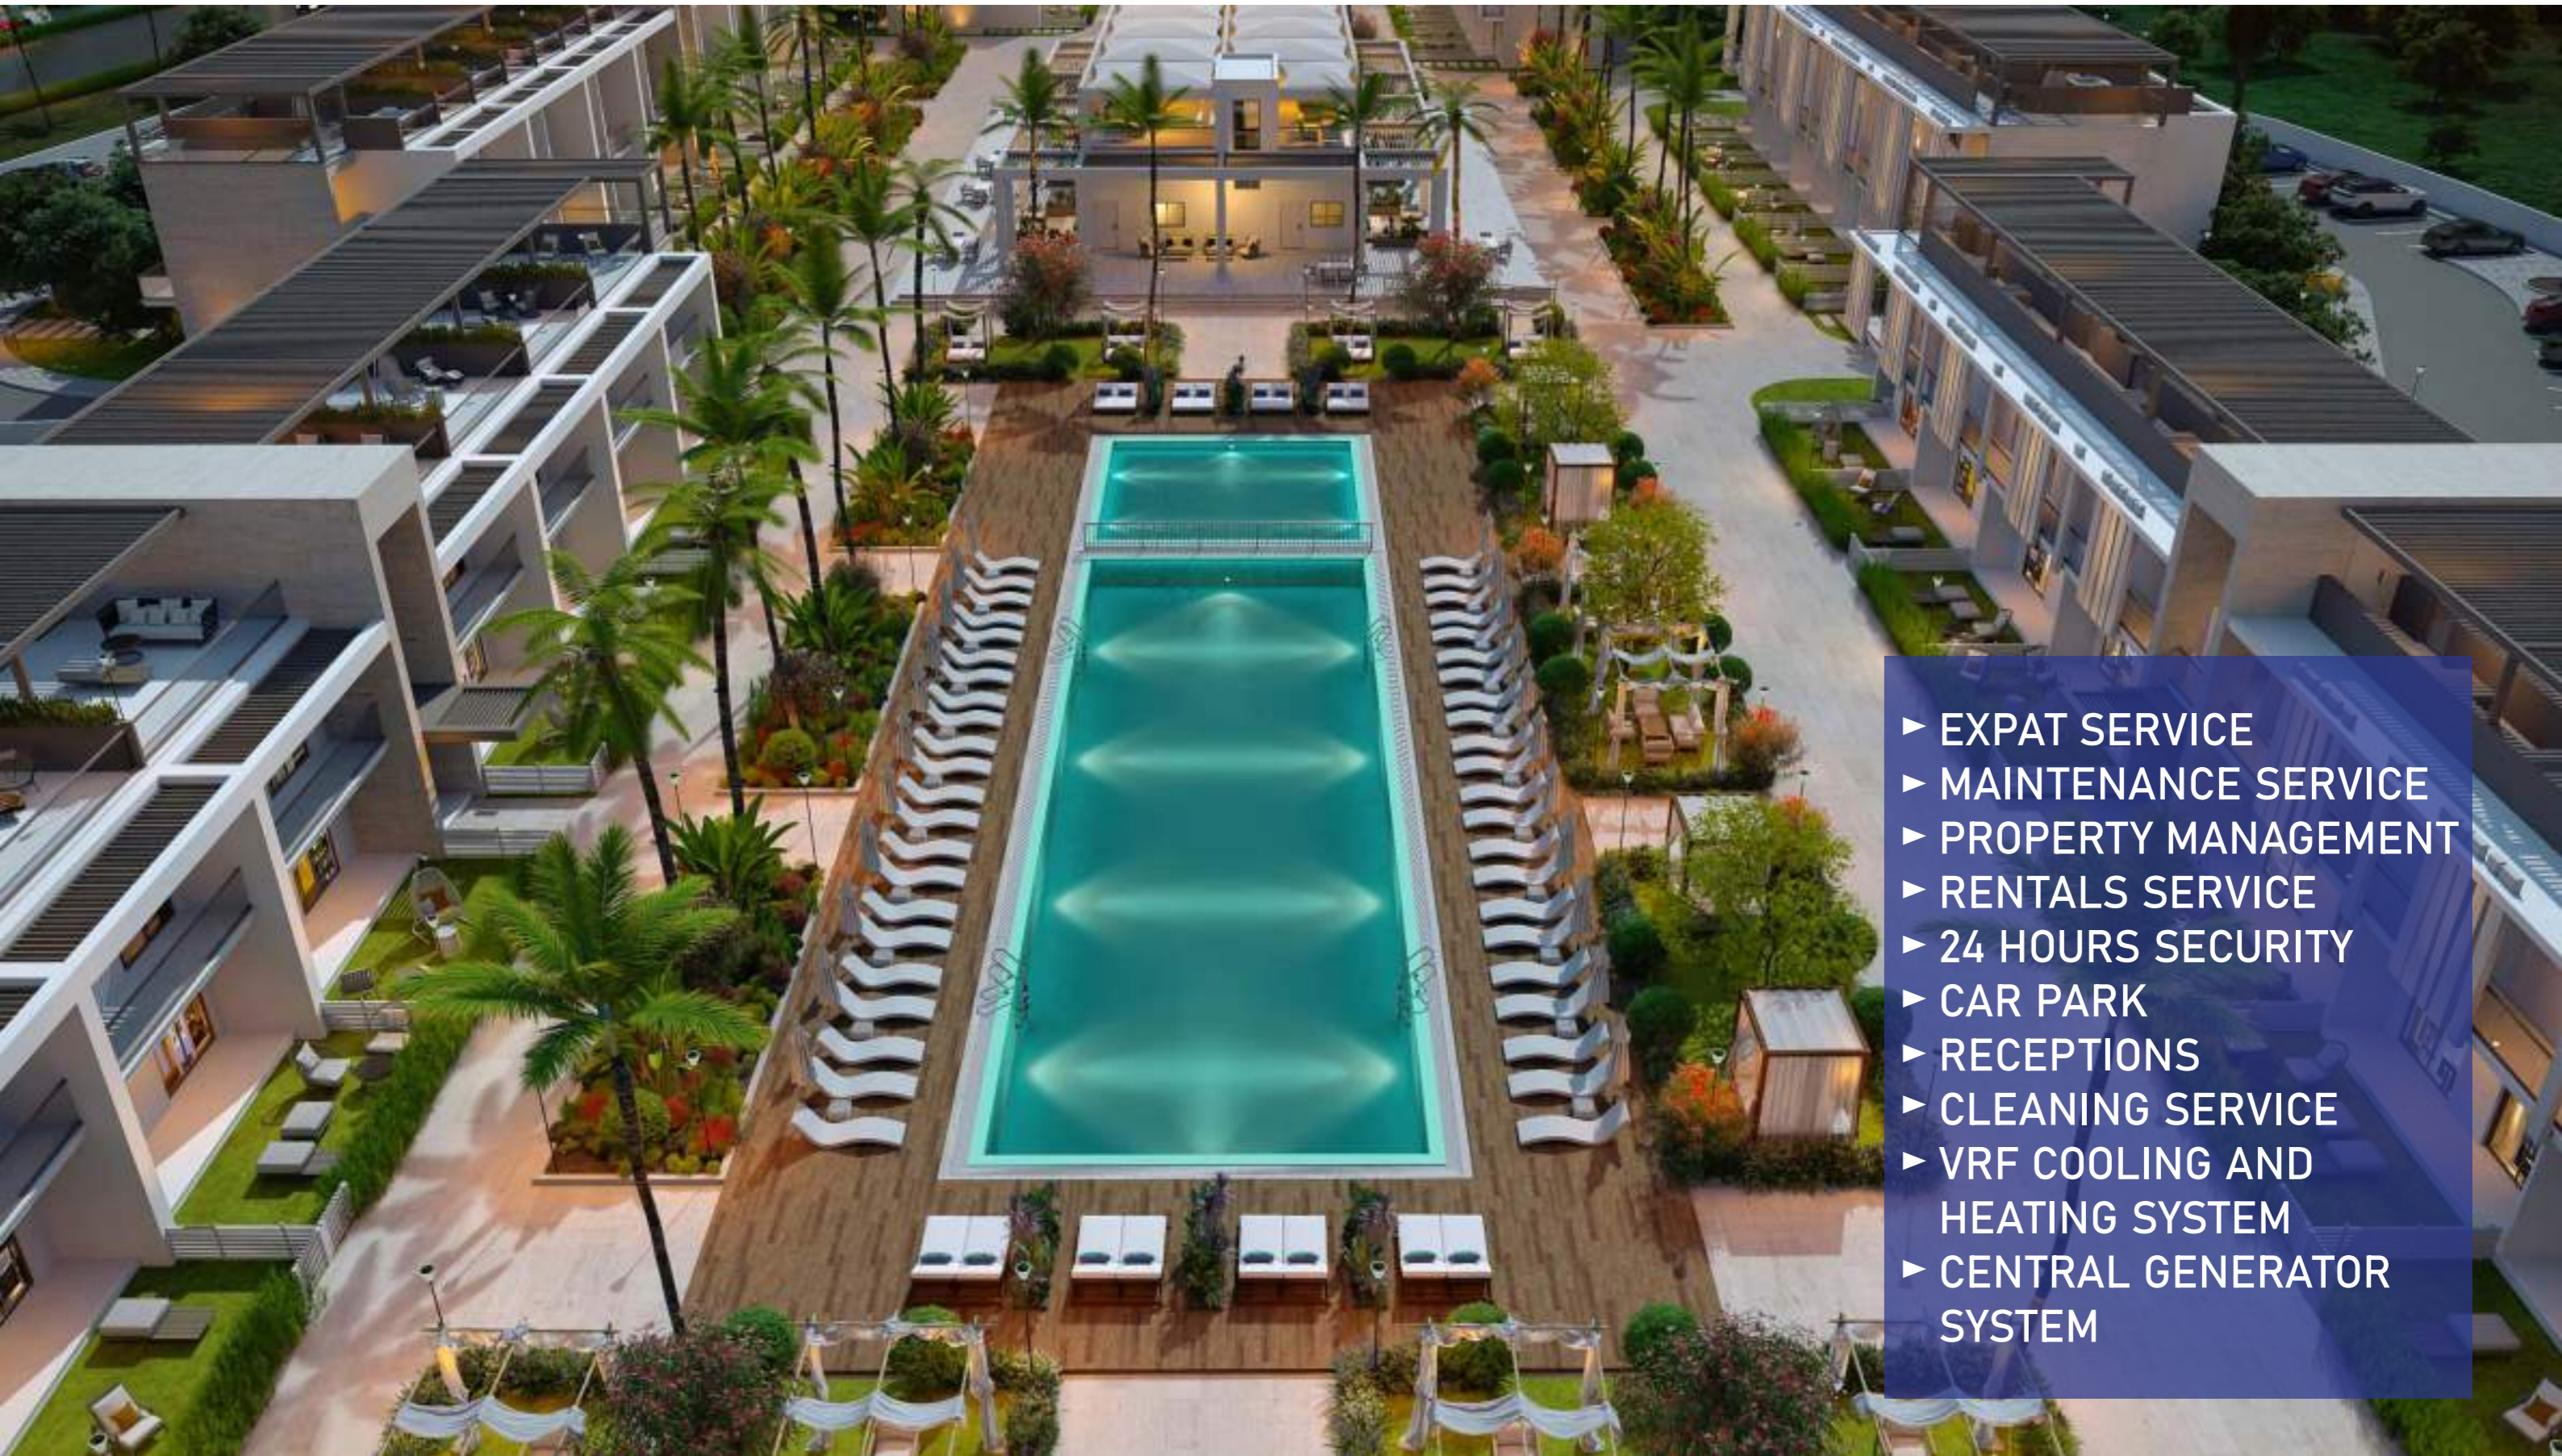

20

1 SALON 1 BEDROOM
WITH TERRACES

10

CAFE &
RESTAURANT

SEAFRONT
İSKELE

- ▶ PRIVATE BEACH CLUB
- ▶ GARDEN
- ▶ HEALTH & SPA CENTER
- ▶ MASSAGE SERVICE
- ▶ SAUNA
- ▶ STEAM ROOM
- ▶ GYM
- ▶ RESTAURANT
- ▶ CAFE
- ▶ BAR
- ▶ SNACK CAFE
- ▶ LOUNGE
- ▶ OUTDOOR POOLS

11 | TERAS CAFE & LOUNGE

12 | OUTDOOR SWIMMING POOLS

- ▶ EXPAT SERVICE
- ▶ MAINTENANCE SERVICE
- ▶ PROPERTY MANAGEMENT
- ▶ RENTALS SERVICE
- ▶ 24 HOURS SECURITY
- ▶ CAR PARK
- ▶ RECEPTIONS
- ▶ CLEANING SERVICE
- ▶ VRF COOLING AND HEATING SYSTEM
- ▶ CENTRAL GENERATOR SYSTEM