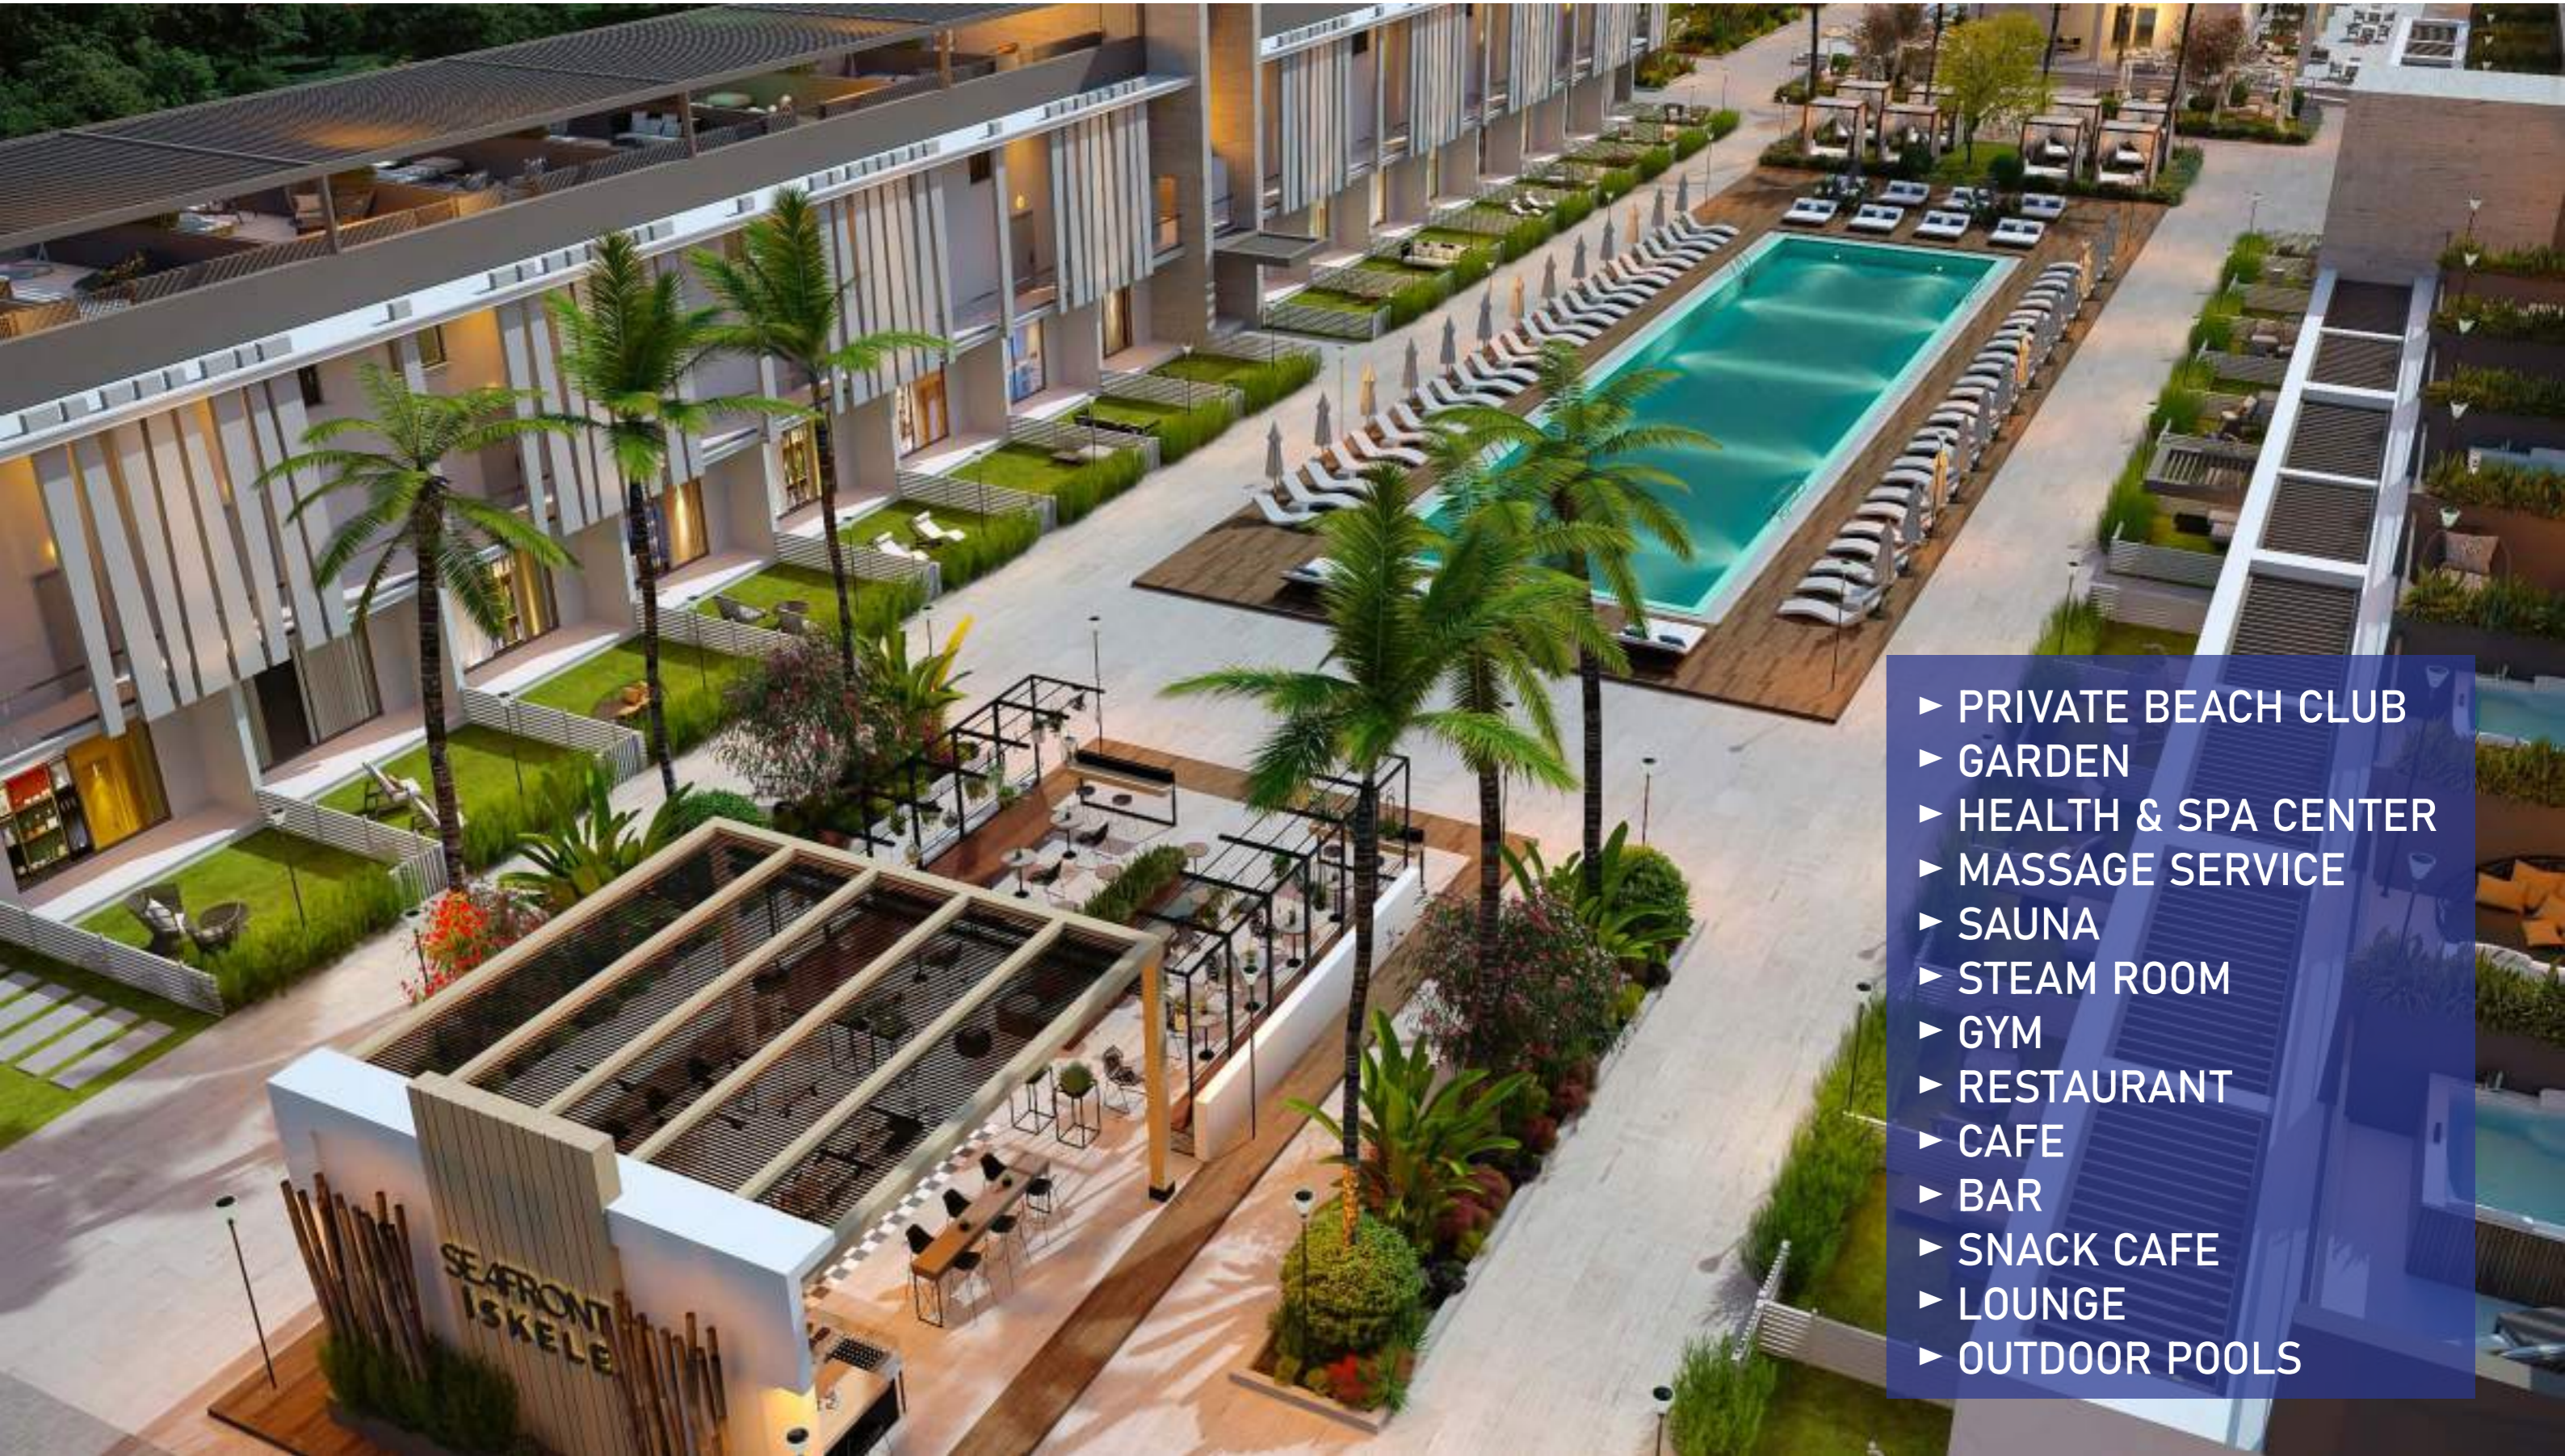

20

1 SALON 1 BEDROOM
WITH TERRACES

10

CAFE &
RESTAURANT

SEAFRONT
İSKELE

- ▶ PRIVATE BEACH CLUB
- ▶ GARDEN
- ▶ HEALTH & SPA CENTER
- ▶ MASSAGE SERVICE
- ▶ SAUNA
- ▶ STEAM ROOM
- ▶ GYM
- ▶ RESTAURANT
- ▶ CAFE
- ▶ BAR
- ▶ SNACK CAFE
- ▶ LOUNGE
- ▶ OUTDOOR POOLS